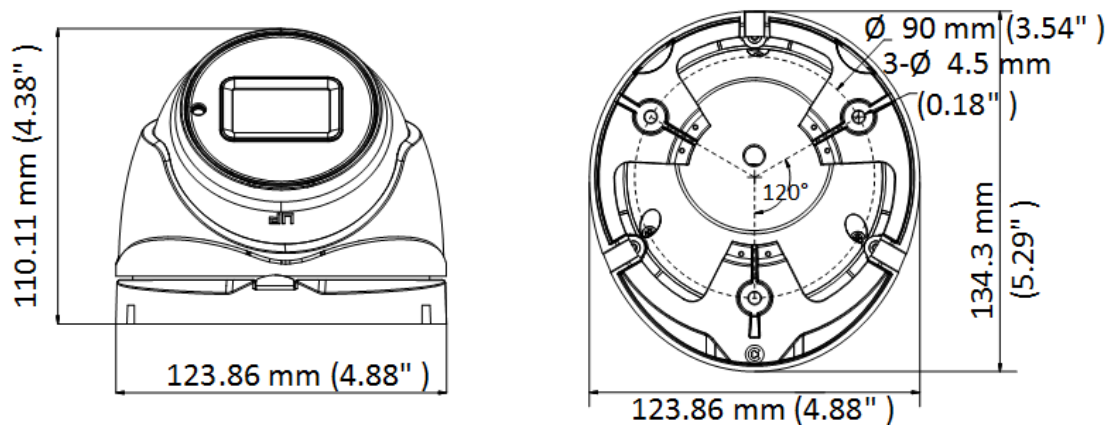

▪ Specification

Model	THC-T380-Z	
Camera	Image Sensor	8.29 megapixel progressive scan CMOS
	Max. Resolution	3840 (H) × 2160 (V)
	Max. Resolution	8MP
	Min. Illumination	Color: 0.01 Lux @ (F1.2, AGC ON), 0 Lux with IR
	Shutter Time	PAL: 1/12.5s to 1/50, 000 s,NTSC: 1/15 s to 1/50, 000 s
	Day & Night	IR cut filter
	Angle Adjustment	Pan: 0° to 360°; Tilt: 0° to 75°; Rotate: 0° to 360°
Lens	Lens Type	Autofocal Lens
	Lens Type	2.7 mm to 13.5 mm motorized vari-focal lens
	Focal Length & FOV	108.1° to 45.6°
	Lens Mount	Φ 14
Image	Image Settings	Brightness, Sharpness, DNR, Mirror, Smart IR, HLC
	Frame Rate	TVI: 8MP@12.5fps, 8MP@15fps, 5MP@20fps, 4MP@25fps, 4MP@30fps, 2MP@25fps,,2MP@30fps,CVI: 8MP@12.5fps, 8MP@15fps,AHD: 8M@12.5fps, 8M@15fps,CVBS: 960H P/N
	Day/Night Mode	Auto/Color/BW (Black and White)
	Wide Dynamic Range (WDR)	Yes
	Wide Dynamic Range (WDR)	DWDR
	Image Enhancement	Yes
	White Balance	Auto/Manual
Interface	AGC	Yes
	Video Output	4 in1
	Video Output	1 HD analog output
General	Video Output	TVI/AHD/CVI/CVBS
	Material	Metal
	Dimension	134.3 mm × 123.86 mm × 110.24 mm (5.29" × 4.88" × 4.34")
	Weight	Approx. 580 g (1.28 lb.)
	Operating Condition	-40 °C to 60 °C (-40 °F to 140 °F), humidity: 90% or less (non-condensation)
Communication	Up the coax, Protocol: HIKVISION-C (TVI output)	

	Power Supply	DC12V
	Power Supply	9 VDC to 15 VDC, *You are recommended to use one power adapter to supply the power for one camera.
	Consumption	Max. 8.6W
	IR Range	Up to 60 m
	IR Range	30~60m
	Abandon Item	Internal synchronization
	Abandon Item	N/A
	Abandon Item	Turret
Approval	Protection	IP67
	Protection	1P67

▪ Available Model

THC-T380-Z(2.7-13.5mm)(Hilook UK),

▪ Dimension

▪ Accessory

▪ Optional

DS-1281ZJ-M	DS-1275ZJ-SUS	DS-1273ZJ-130-T	DS-1280ZJ-M	DS-1276ZJ-SUS
Inclined ceiling	Vertical pole	RL		Corner mount
mount	mount	Wall mount		