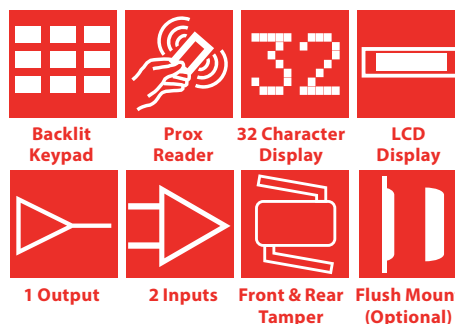

SG3 ECII
EN50131-3:2009
EN50131-1:2006+A1:2009
PD 6662: 2010 + IA: 2015