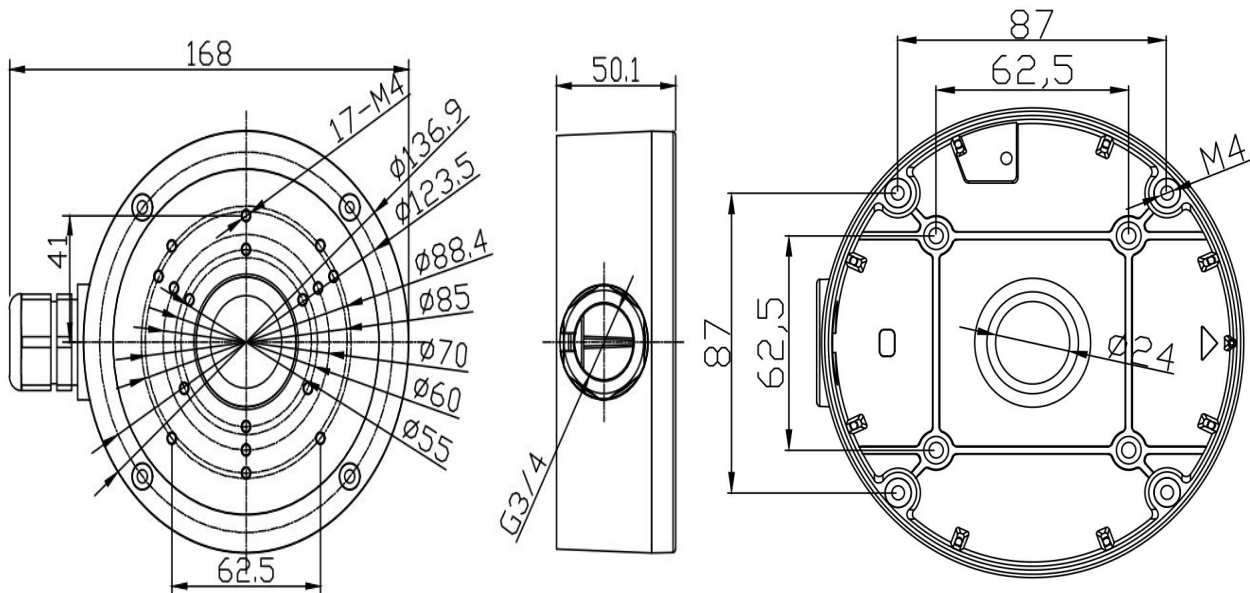

PLEX-S

Junction Box for Dome Camera

Features:

- Aluminum alloy material with surface spray treatment
- Waterproof design
- Cable hole on bracket makes the feature better

Dimension:

Model:

PLEX-S

Parameter:

Model	PLEX-S
Parameters	Junction Box for Dome Camera
Appearance	White
Material	Aluminum alloy
Dimension	Φ136.6 x 52x 168mm
Weight	527g

Notice:

- The bracket should be installed on flat wall
- Waterproof rubber is necessary for outdoor application
- The wall must be capable of supporting over 3 times as much as the total weight of the camera and the mount.
- The maximum load capacity of the bracket is 4.5KG

Note: The actual bracket may vary from the picture above.