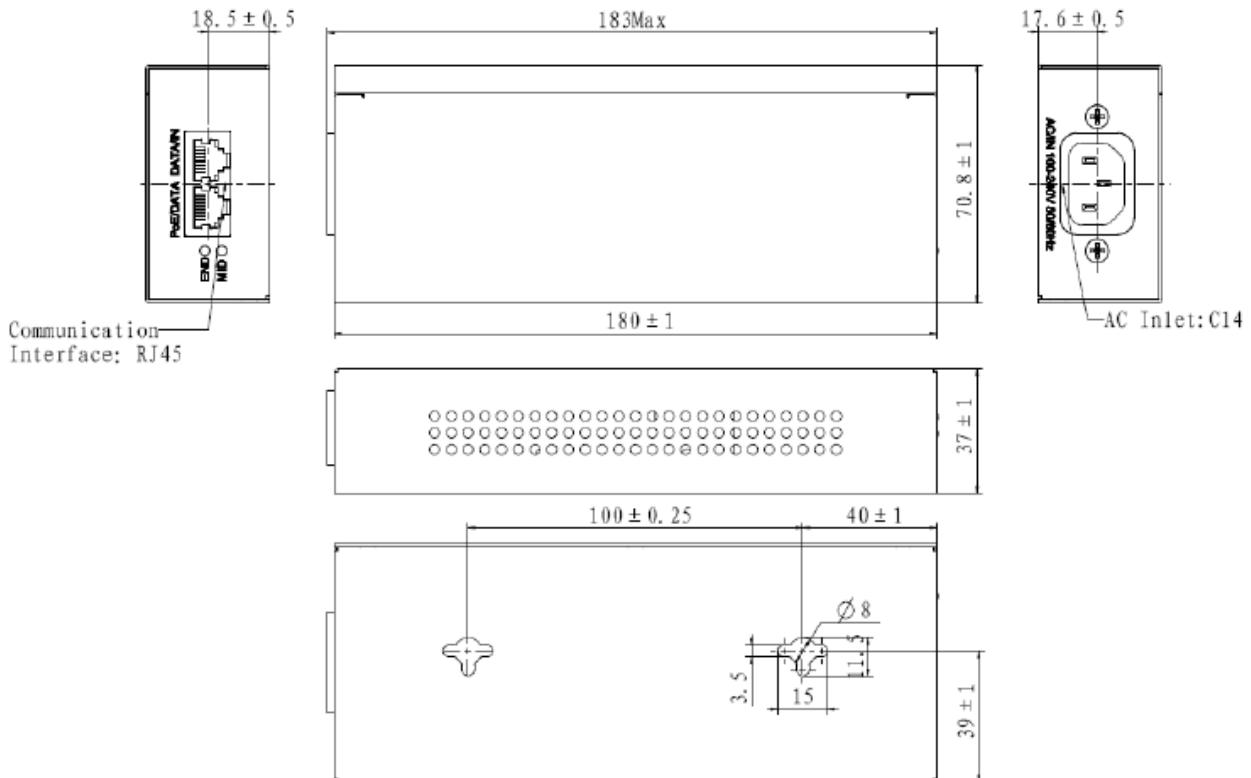

Operating Humidity	5% ~ 90%
Weight	473g
Dimension	185mm*70.8mm*37mm (L*W*H)
Operating Temperature	-20 ~ 60 °C

Dimensions