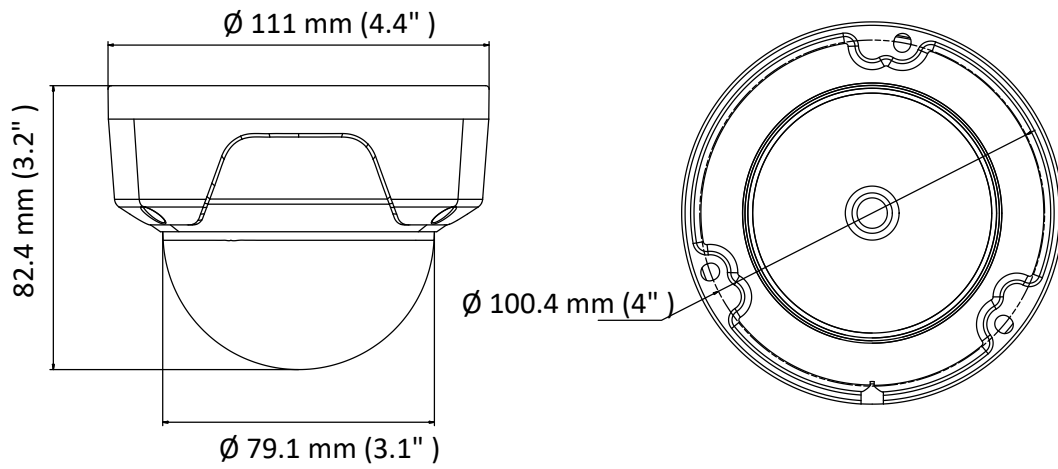

IPC-D150H(-M) 5 MP IR Fixed Network Dome Camera

Key Features

- 1/2.7" progressive scan CMOS
- 2560 × 1920@15fps
- 2.8 mm/4 mm/6 mm fixed lens
- H.265+, H.265, H.264+, H.264
- Dual stream
- 3D DNR (Digital Noise Reduction)
- Up to 30 m IR range
- PoE (Power over Ethernet)
- IP67, IK10

	SNMP, IGMP, 802.1X, QoS, IPv6 UDP, Bonjour
General Function	One-key reset, heartbeat, mirror, password protection, privacy mask, watermark, IP address filter
Firmware Version	5.5.52
API	ONVIF (PROFILE S, PROFILE G), ISAPI
Simultaneous Live View	Up to 6 channels
User/Host	Up to 32 users 3 levels: Administrator, Operator, and User
Client	HiLookVision PC Client, HiLookVision App
Web Browser	IE8+, Chrome 41.0-44, Firefox 30.0-51, Safari 8.0-11
Interface	
Communication Interface	1 RJ45 10M/100M self-adaptive Ethernet port
Reset Button	Yes
General	
Operating Conditions	-30 °C to 60 °C (-22 °F to 140 °F), humidity: 95% or less (non-condensing)
Power Supply	12 VDC ± 25%, 5.5 mm coaxial power plug PoE (802.3af, class 3)
Power Consumption and Current	12 VDC, 0.5 A, Max: 6 W PoE: (802.3af, 36 V to 57 V), 0.2 A to 0.1 A, Max: 7.5 W
Protection Level	IP67, IK10
Material	Without –M model: Front cover: plastic, bottom base: metal With –M model: Front cover: metal, bottom base: metal
Dimensions	Camera: Ø 111 mm × 82.4 mm (Ø 4.4" × 3.2") With package: 134 mm × 134 mm × 108 mm (5.3" × 5.3" × 4.3")
Weight	Without –M model: Camera: approx. 400 g (0.9 lb.) With package: approx. 600 g (1.3 lb.) With –M model: Camera: approx. 450 g (1 lb.) With package: approx. 650 g (1.4 lb.)

Available Models

IPC-D150H (2.8/4/6 mm), IPC-D150H-M (2.8/4/6 mm)

Dimension

Accessory

HIA-J204
Inclined Ceiling
Mount

HIA-B101-110
Pendant Mount

HIA-B401-110
Wall Mount

HIA-B401-110B
Wall Mount