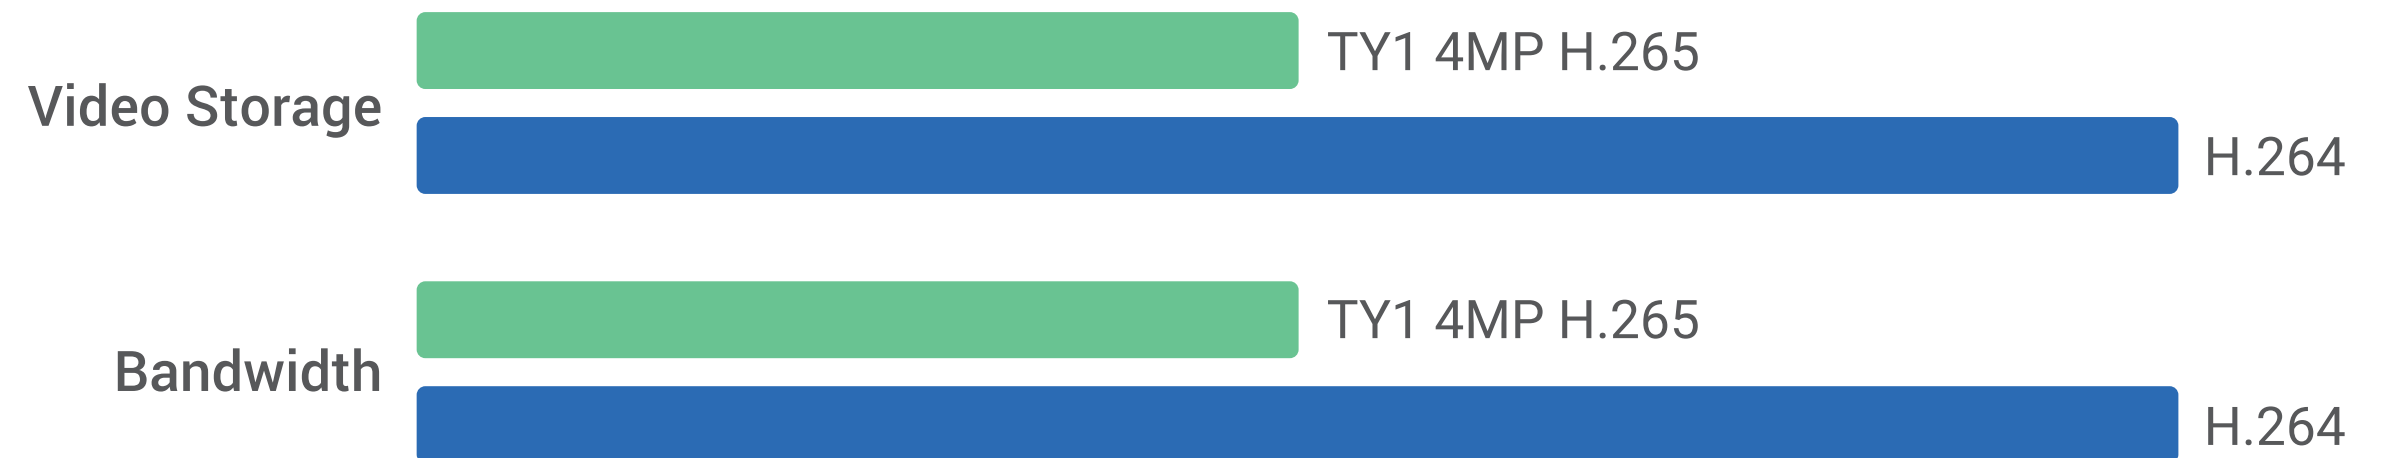

Protecting your data and privacy is our highest priority. Data transmission between the camera and the EZVIZ Cloud is encrypted from end to end. Only you have the keys to decrypt your data. To get an extra layer of privacy protection, you can always enable the camera's sleep mode on the EZVIZ App.

AES 128-bit encryption

TLS encryption Protocol

Multiple authentication steps

Save money on video storage and bandwidth.

The camera features the advanced H.265 video compression technology, achieving better video quality with only half the bandwidth and half the storage space of the previous H.264 video compression standard.

* The H.265 video compression applies when the 24/7 video recording is activated.

Two storage options.

Save your recordings with flexible and secured solutions. The TY1 comes with a built-in MicroSD card slot that can store up to 256 GB of recorded footage. You can also save your images to EZVIZ Cloud* for additional back-up.