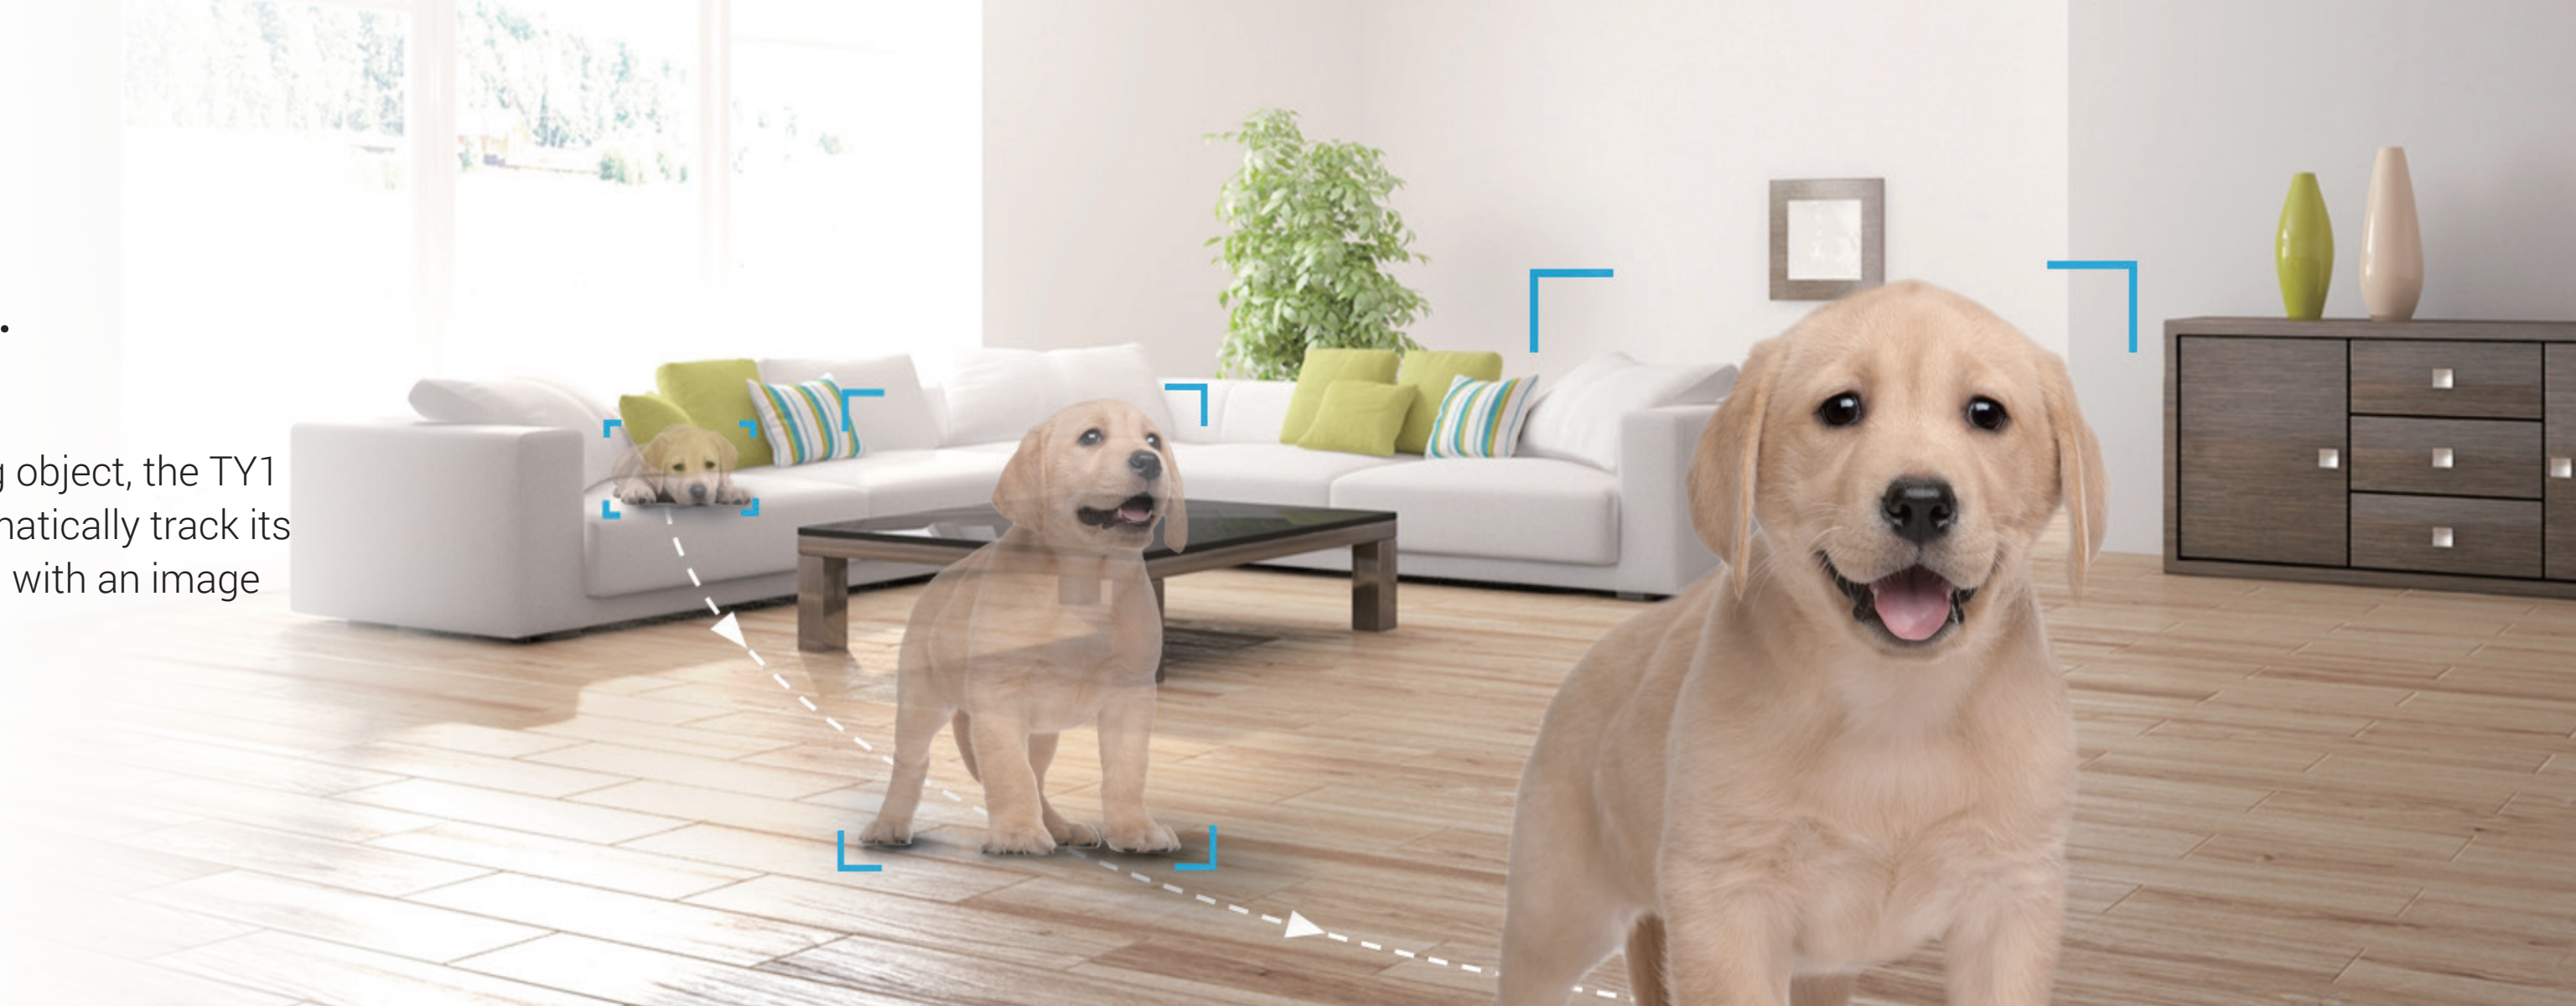

Two-Way Talk

View from Anywhere

Wi-Fi 2.4 GHz

MicroSD Slot
(up to 256 GB)

Records every corner in 2K resolution.

This powerful camera records images in 2K resolution, rendering crisp details even in 4x digital zoom, so you see everything clearly in live video and playback.

4MP

2MP

Zero blind spots.

Keep tabs on every corner with just one TY1. Its expansive 360-degree field-of-view ensures full coverage, so you don't miss a thing.

- Vertical rotation 55°

- Horizontal rotation 350°

Smart tracking.

When it detects a moving object, the TY1 is smart enough to automatically track its motion while alerting you with an image in real-time.

Communication, anytime.

Talk to your loved ones and deter unwelcome strangers – all by using the TY1's two-way communication feature. Using the EZVIZ App on your mobile device, you can easily and conveniently enjoy communication wherever you might be.

See further in the dark.

Enjoy round-the-clock protection with the TY1 camera. Using powerful Infrared LED lights, it lets you see up to 10 meters (33 feet) in dim light.

We protect your data and privacy.