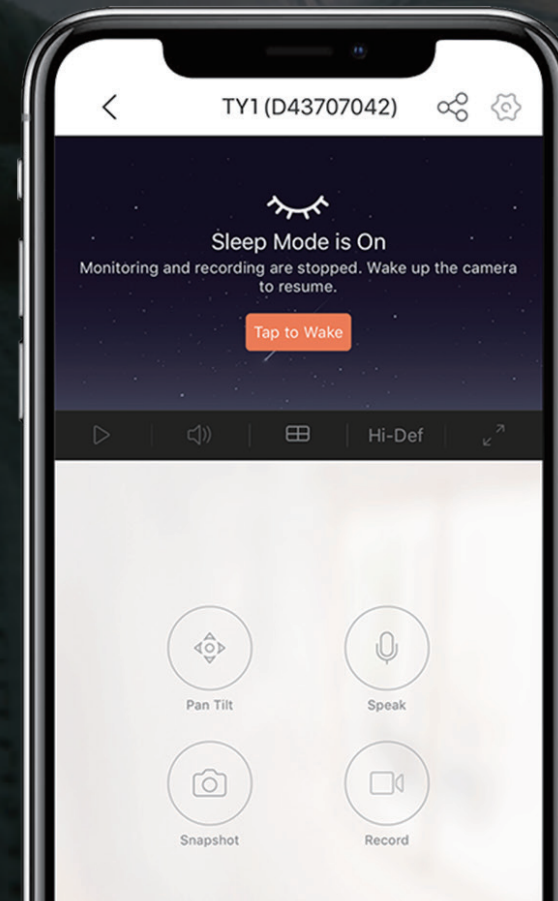

We protect your data and privacy.

Protecting your data and privacy is our highest priority. Data transmission between the camera and the EZVIZ Cloud is encrypted from end to end. Only you have the keys to decrypt your data. To get an extra layer of privacy protection, you can always enable the camera's sleep mode on the EZVIZ App.