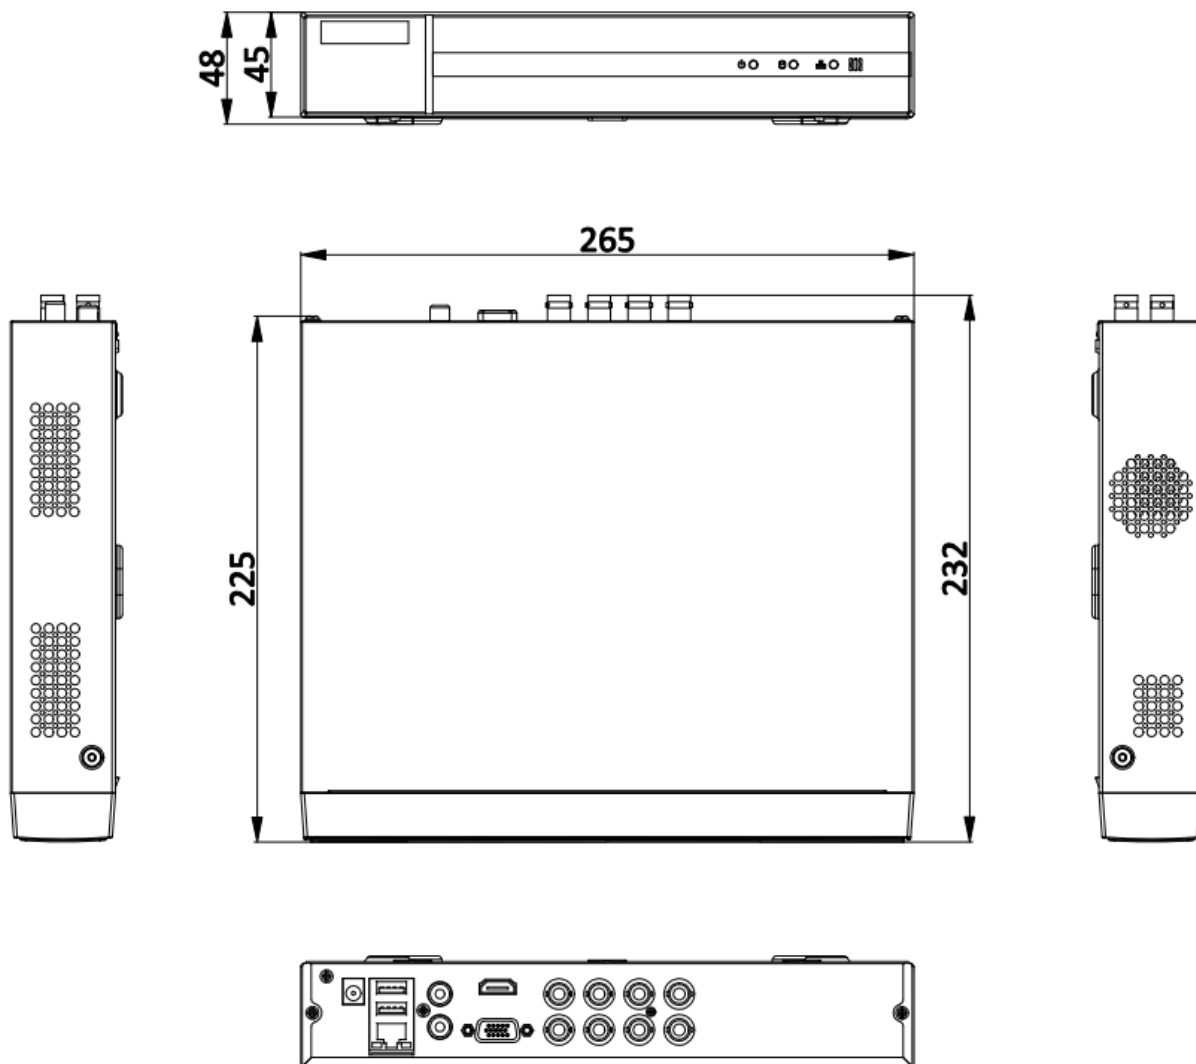

General	
Power Supply	12 VDC, 1.5 A
Consumption	≤ 12 W (without HDD)
Working Temperature	-10 °C to +55 °C (+14 °F to +131 °F)
Working Humidity	10% to 90%
Dimension (W × D × H)	265 × 225 × 48 mm (10.4 × 8.9 × 1.9 inch)
Weight	≤ 1 kg (without HDD, 2.2 lb.)

Note:

Enhanced IP mode might be conflicted with smart events (motion detection 2.0) or other functions, please refer to the user manual for details.

Dimension

scale/1:1;Unit/mm