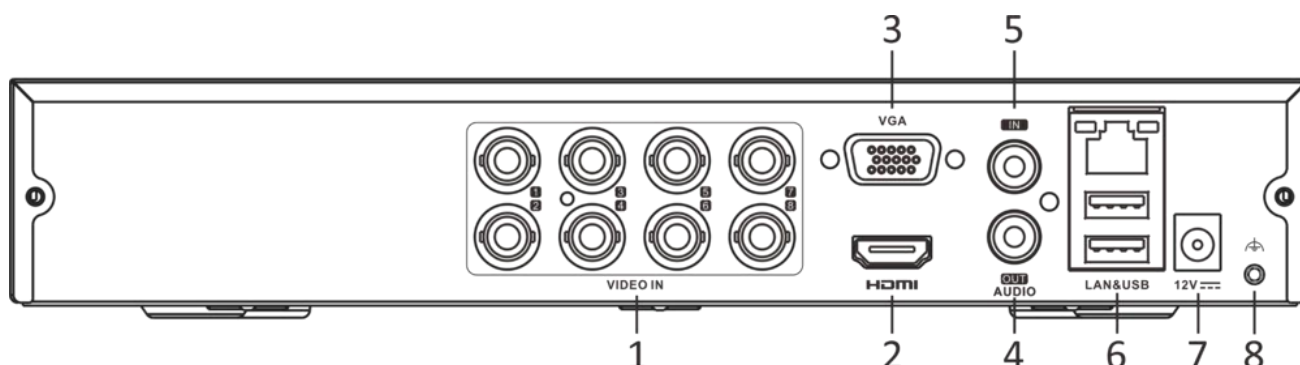

Note:

Enhanced IP mode might be conflicted with smart events (motion detection 2.0) or other functions, please refer to the user manual for details.

Dimension

scale/1:1;Unit/mm

Physical Interface

No.	Description	No.	Description
1	Video and coaxial audio in	5	AUDIO IN, RCA connector
2	HDMI interface	6	LAN network interface and USB interface
3	VGA interface	7	12 VDC power input
4	AUDIO OUT, RCA connector	8	GND