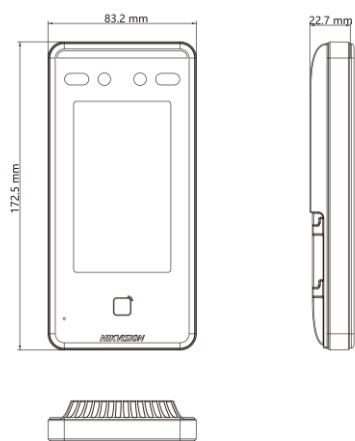

▪ **Available Model**

DS-K1T341CMW

▪ **Dimension**