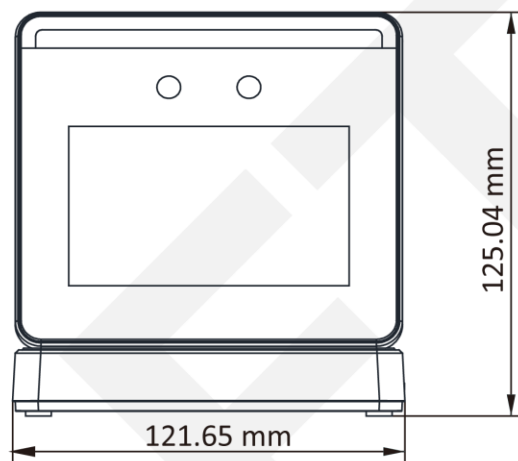

▪ Available Model

DS-K1F600U-D6E-F

▪ Dimension