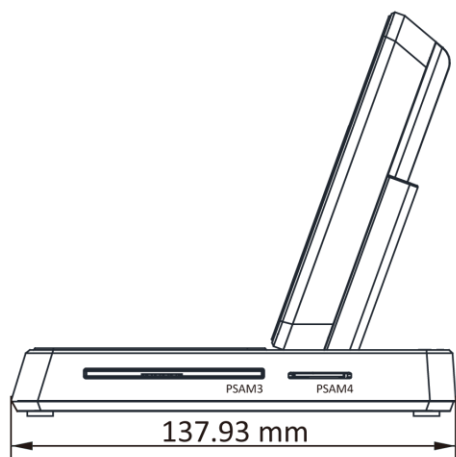

▪ Available Model

DS-K1F600U-D6E-F

▪ Dimension