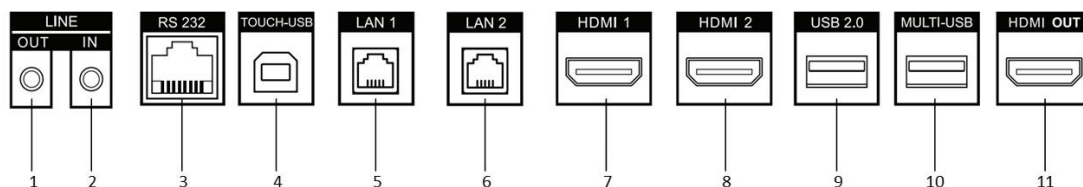

Transmission Interface	
Power	Power Consumption	< 420 W (full load)
	Standby Consumption	0.5 W
Working Environment	Working Temperature	0 °C~40 °C
	Working Humidity	10%~90% RH
General	Power	AC 100 V~240 V, 50/60 Hz
	Product dimensions	1963× 1159 × 87.5 mm
	Package Dimensions (W × H × D)	2187 x 1366 x 274mm
	Net Weight	65.12 kg
	Gross Weight	86.24 kg

▪ Available Model

▪ Physical Interface

接口	说明	接口	说明
1.LINE OUT	Earphone Interface	2.LINE IN	Audio Input Interface
3.RS-232	RS-232 Serial Port	4.TOUCH-USB	Peripheral Touch Interface
5.LAN 1	Ethernet Interface 1	6. LAN 2	Ethernet Interface 2
7.HDMI 1	HDMI1 Input Interface	8.HDMI 2	HDMI2 Input Interface
9.USB 2.0	USB 2.0 Interface	10.MULTI-USB	Multi-function USB Interface
11.HDMI OUT	HDMI Output Interface		

▪ Installation