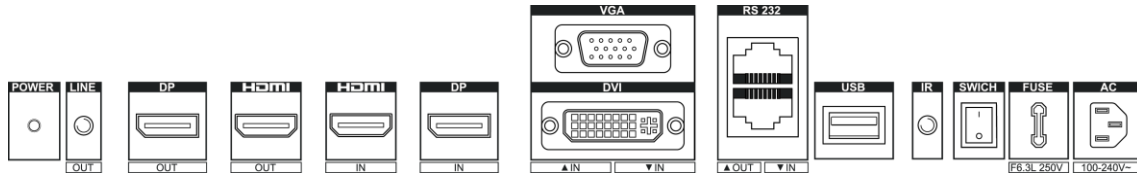

▪ **Available Model**

DS-D2055HU-Y

▪ **Physical Interface**

Interface	Description	Interface	Description
POWER	Power indicator	DVI IN	DVI-I input interface for digital signals
LINE OUT	Audio output interface for analog signals	RS 232 OUT	Serial loopback output interface
DP OUT	DP output interface for digital signals	RS 232 IN	Serial input interface
HDMI OUT	HDMI output interface for digital signals	USB	USB interface
HDMI IN	HDMI input interface for digital signals	IR	IR input interface
DP IN	DP input interface for digital signals	SWITCH	Switch button
VGA IN	VGA input interface for analog signals	-	-