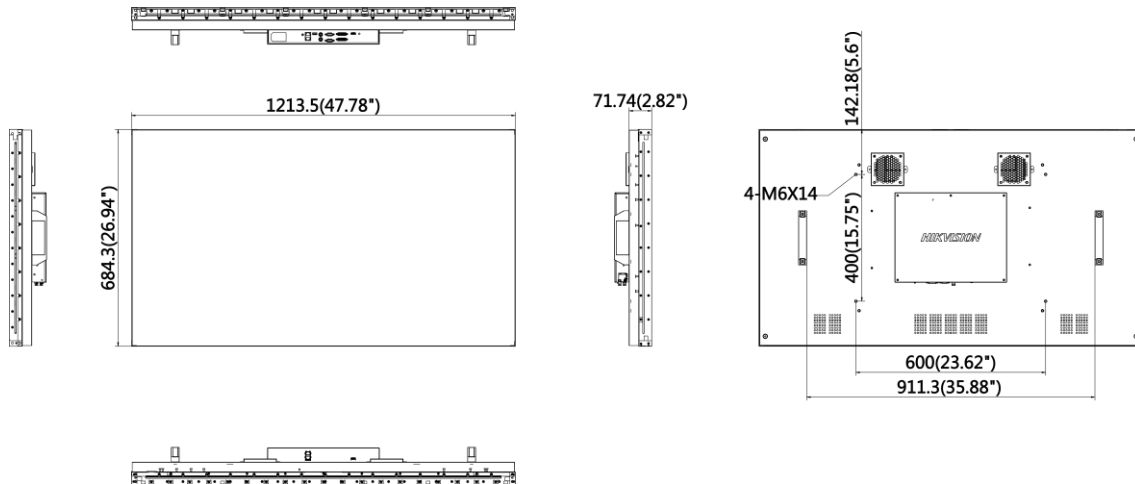

## ▪ Specification

Model		DS-D2055HU-Y
<b>Product Model</b>	Product Model	DS-D2055HU-Y
<b>Display</b>	Screen Size	55 inch
	Active Display Area	1209.6 (H) mm × 680.4 (V) mm
	Backlight	Direct-lit LED backlight
	Pixel Pitch	0.63 mm
	Physical Seam	3.5 mm
	Bezel Width	2.3 mm (top/left), 1.2 mm (bottom/right)
	Resolution	1920 × 1080@60 Hz (downward compatible)
	Brightness	700 cd/m <sup>2</sup>
	Viewing Angle	Horizontal 178°, vertical 178°
	Color Depth	8 bit, 16.7 M
	Contrast Ratio	1200:1
	Response Time	8 ms
	Color Gamut	72% NTSC
	Surface Treatment	Haze 25%, 3H
<b>Interface</b>	Video & Audio Input	HDMI × 1, DVI × 1, VGA × 1, DP × 1, USB × 1
	Video & Audio Output	HDMI × 1
	Control Interface	RS232 IN × 1, RS232 OUT × 1
<b>Power</b>	Power Supply	100-240 VAC, 50/60 Hz
	Power Consumption	≤ 235 W
	Standby Consumption	≤ 0.5 W
<b>Working Environment</b>	Working Temperature	0°C to 40°C (32°F to 104°F)
	Working Humidity	10% to 80% RH (non-condensing)
	Storage Temperature	-20°C to 65°C (-4°F to 140°F)
	Storage Humidity	10% to 80% RH (non-condensing)
<b>General</b>	Casing Material	SECC
	VESA	600 (H) mm × 400 (V) mm
	Product Dimension (W × H × D)	1213.5 mm × 684.3 mm × 71.74 mm (47.78" × 26.94" × 2.82")
	Package Dimension (W × H × D)	Carton with two displays: 1404 mm × 910 mm × 464 mm (55.28" × 35.83" × 18.27") Carton with a single display: 1404 mm × 910 mm × 464 mm (55.28" × 35.83" × 18.27")
	Net Weight	20.8 ± 0.5 kg (48.85 ± 1.1 lb) for single display
	Gross Weight	Carton with two displays: 49.03 ± 0.5 kg (108.09 ± 1.1 lb) Carton with a single display: 24.94 ± 0.5 kg (54.98 ± 1.1 lb)
	Packing List	LCD display × 1, power cable × 1, network cable × 1, 2-meter HDMI cable × 1, screw × 4, remote control × 1, IR receiver × 1, CD-ROM × 1, RS-232 converter × 1, quick start guide × 1

## Dimension

Distributed by