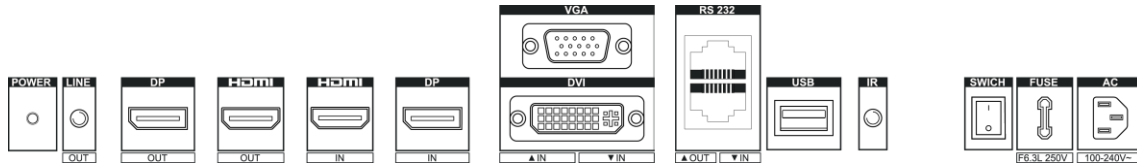

Physical Interface

Interface	Description	Interface	Description
POWER	Power indicator	DVI IN	DVI-I input interface for digital signals
LINE OUT	Audio output interface for analog signals	RS 232 OUT	Serial loopback output interface
DP OUT	DP output interface for digital signals	RS 232 IN	Serial input interface
HDMI OUT	HDMI output interface for digital signals	USB	USB interface
HDMI IN	HDMI input interface for digital signals	IR	IR input interface
DP IN	DP input interface for digital signals	SWITCH	Switch button
VGA IN	VGA input interface for analog signals	-	-