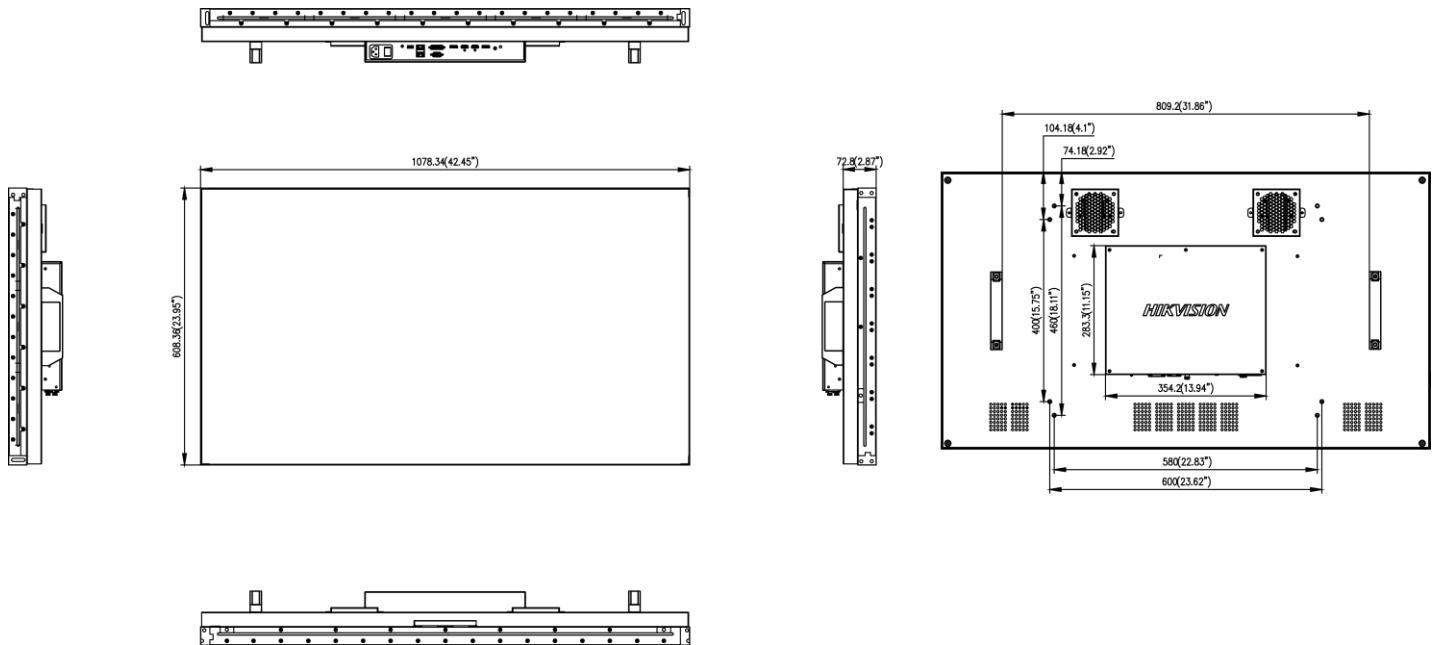

Dimension

Distributed by

HIKVISION®

Headquarters

No.555 Qianmo Road, Binjiang District,
Hangzhou 310051, China
T +86-571-8807-5998
overseasbusiness@hikvision.com

Hikvision USA
T +1-909-895-0400
sales.usa@hikvision.com

Hikvision Australia
T +61-2-8599-4233
salesau@hikvision.com

Hikvision India
T +91-22-28469900
sales@pramahikvision.com

Hikvision Canada
T +1-866-200-6690
sales.canada@hikvision.com

Hikvision Thailand
T +662-275-9949
sales.thailand@hikvision.com

Hikvision Europe
T +31-23-5542770
sales.eu@hikvision.com

Hikvision Italy
T +39-0438-6902
info.it@hikvision.com

Hikvision Brazil
T +55 11 3318-0050
Latam.support@hikvision.com

Hikvision Turkey
T +90 (216)521 7070- 7074
sales.tr@hikvision.com

Hikvision Malaysia
T +601-7652-2413
sales.my@hikvision.com

Hikvision UK & Ireland
T +01628-902140
sales.uk@hikvision.com

Hikvision South Africa
Tel: +27 (10) 0351172
sale.africa@hikvision.com

Hikvision France
T +33(0)1-85-330-450
info.fr@hikvision.com

Hikvision Kazakhstan
T +7-727-9730667
nikia.panfilov@hikvision.ru

Hikvision Vietnam
T +84-974270888
sales.vt@hikvision.com

Hikvision UAE
T +971-4-4432090
salesme@hikvision.com

Hikvision Singapore
T +65-6684-4718
sg@hikvision.com

Hikvision Spain
T +34-91-737-16-55
info.es@hikvision.com

Hikvision Tashkent
T +99-87-1238-9438
uzb@hikvision.ru

Hikvision Hong Kong
T +852-2151-1761
info.hk@hikvision.com

Hikvision Russia
T +7-495-669-67-99
saleru@hikvision.com

Hikvision Korea
T +82-(0)31-731-8817
sales.korea@hikvision.com

Hikvision Poland
T +48-22-460-01-50
info.pl@hikvision.com

Hikvision Indonesia
T +62-21-2933759
Sales.Indonesia@hikvision.com