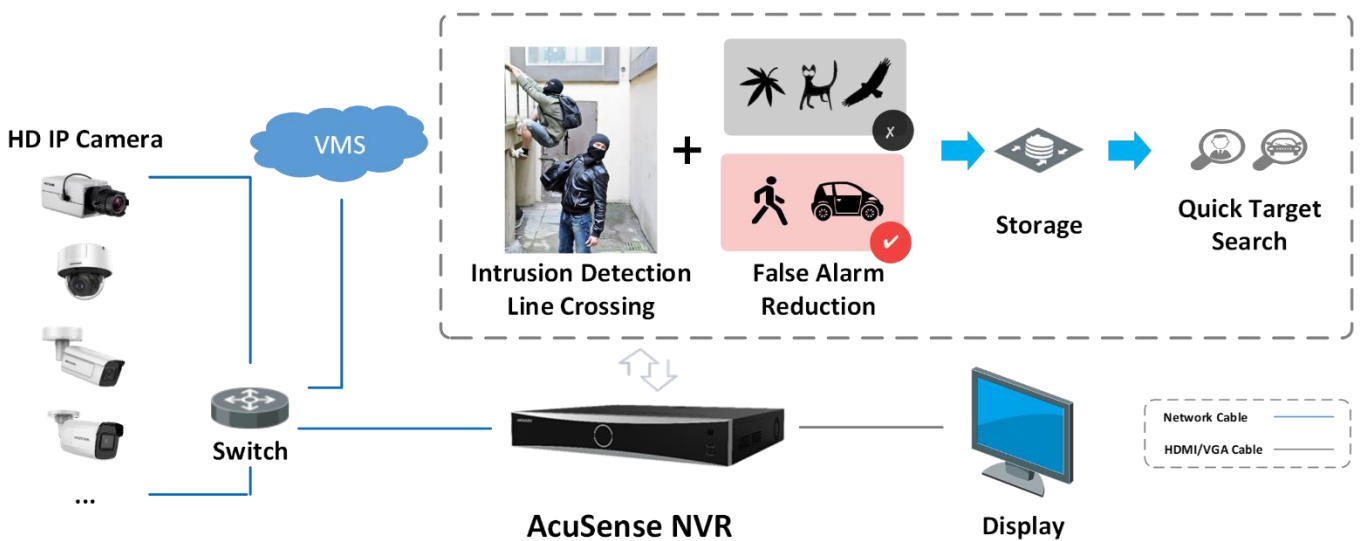

Perimeter Protection

Adopt deep learning algorithm to reduce false alarm, effectively reduces the false alarm caused by tree branches, leaves, shadow, light, vehicles, small animals, etc.