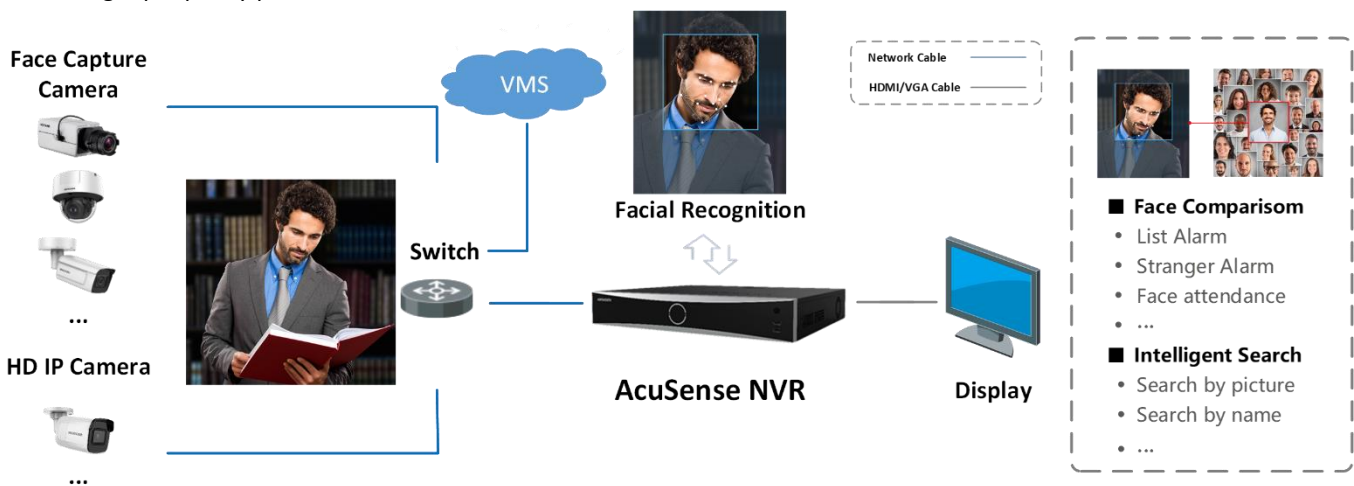

Network & Ethernet Access

- 2 self-adaptive 10/100/1000 Mbps Ethernet interfaces
- Hik-Connect & DDNS (Dynamic Domain Name System) for easy network management
- Smooth streaming technology
- Support web access without plug-in

Typical Application

Facial Recognition and Face Picture Comparison

Modeling and analyzing face pictures captured by cameras. Realize blacklist alarm and stranger alarm via face picture library. Search target people by picture and name features.