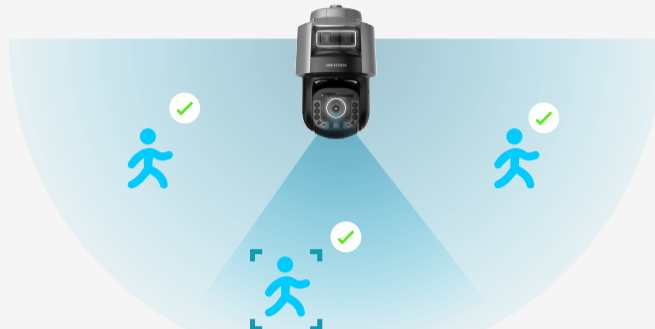

BIG PICTURE & DETAILS IN ONE VIEW

TandemVu 8-inch PTZ Camera

TandemVu PTZ cameras feature Hikvision's next-generation technology, integrating a bullet camera and a PTZ camera in one unit. This exciting new type of camera provides wide view and small details in "tandem", inspiring its name. The overall view remains even during the pan, tilt, and zoom manoeuvres, so that users will see everything and miss no detail when it matters. They have unparalleled situational awareness from the moment they set up the camera.

Single Bullet Camera

Loses coverage when the target leaves the field of view

TandemVu 8-inch PTZ Camera

Full coverage with a super-wide 180° field of view, maintained during pan, tilt and zoom manoeuvres

Colourful Night Imaging with Clear Details

Panoramic Channel

Static Lens View with ColorVu Technology

Detailed PTZ View

180° Seamless Day Picture

Panoramic Channel

Hikvision's innovative panoramic stitching technology can make stitched images **seamless**.