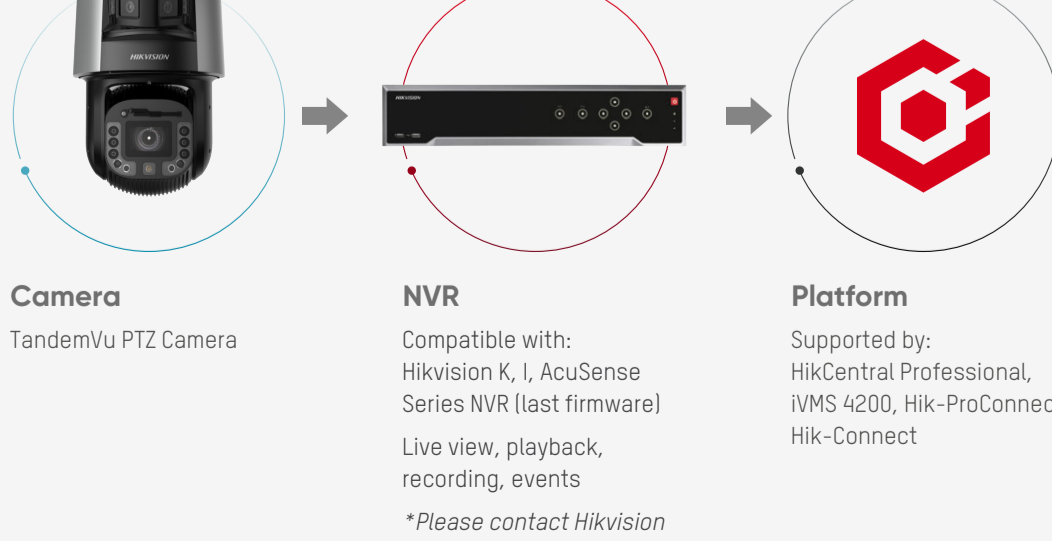

Product Showcase DS-2SF8C442MXS-DLW(24F0)

Bullet

- 4 MP, 180° FOV
- Tilt angle 7° to 17°
- 0.005 lux @ F1.0
- F1.0 large aperture
- 2.8 mm fixed lens
- ColorVu technology

30 m white light (Bullet)

Audio alarm speaker

PTZ

- 4 MP resolution
- 0.0005 lux @ F1.2
- Up to 42x optical zoom
- 300 m IR
- 120 dB
- Live Guard
- Deep Learning

300m IR light (PTZ)

Strobe light

* This model does not support smart linkage and does not support events on the panoramic channel

System Architecture

Camera
TandemVu PTZ Camera

NVR
Compatible with:
Hikvision K, I, AcuSense
Series NVR (last firmware)
Live view, playback,
recording, events
*Please contact Hikvision
for any enquiries