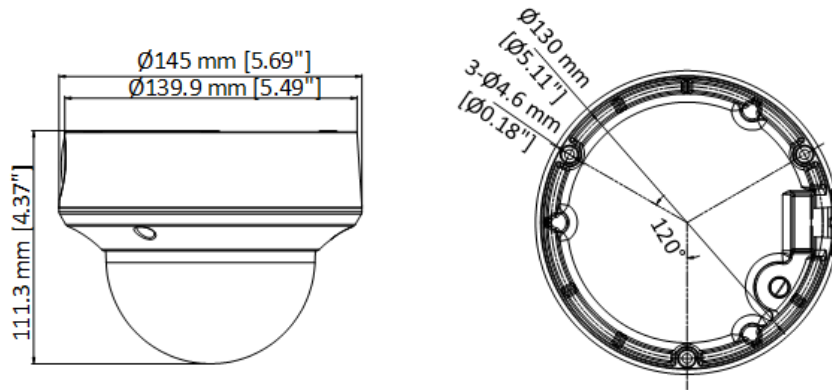

▪ **Dimension**

▪ **Accessory**

▪ **Optional**

DS-1280ZJ-DM45 Junction box	DS-1281ZJ-DM45 Junction box	DS-1276ZJ-SUS Corner mount	DS-1273ZJ-140-DM45 Wall mount	DS-1271ZJ-140-DM45 Vertical mount
DS-1275ZJ-SUS Vertical pole mount