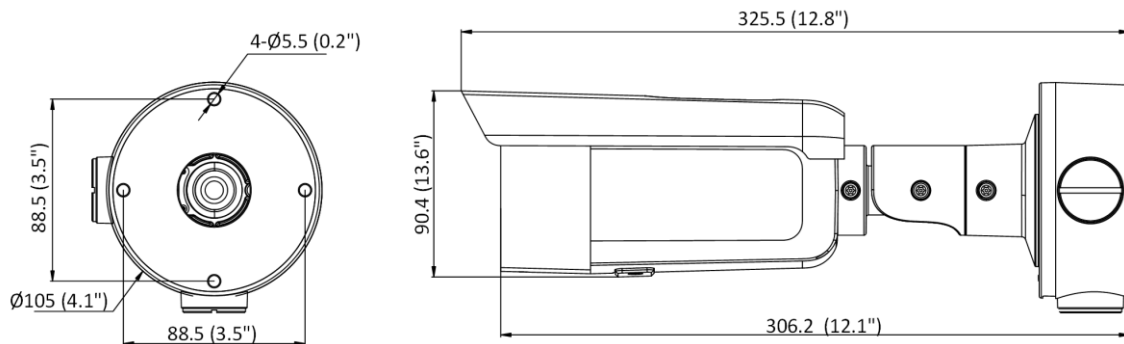

Approval

EMC	FCC SDoC (47 CFR Part 15, Subpart B); CE-EMC (EN 55032: 2015, EN 61000-3-2: 2019, EN 61000-3-3: 2013, EN 50130-4: 2011 +A1: 2014); RCM (AS/NZS CISPR 32: 2015); IC VoC (ICES-003: Issue 6, 2019); KC (KN 32: 2015, KN 35: 2015)
Safety	UL (UL 60950-1); CB (IEC 60950-1:2005 + Am 1:2009 + Am 2:2013, IEC 62368-1:2014); CE-LVD (EN 60950-1:2006+A2:2013, IEC 62368-1:2014+A11:2017); BIS (IS 13252(Part 1):2010+A1:2013+A2:2015); LOA (SANS IEC60950-1)
Environment	CE-RoHS (2011/65/EU); WEEE (2012/19/EU); Reach (Regulation (EC) No 1907/2006)
Protection	IP67 (IEC 60529-2013)

▪ Available Model

DS-2CD3T56G2-4IS (2.8/4/6/12 mm)

▪ Dimension

Unit: mm (inch)