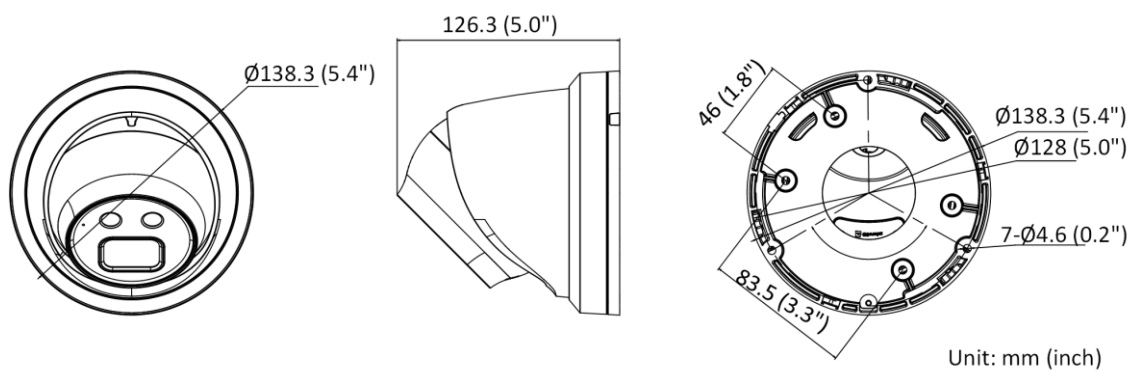

Approval

EMC	FCC SDoC (47 CFR Part 15, Subpart B); CE-EMC (EN 55032: 2015, EN 61000-3-2: 2019, EN 61000-3-3: 2013, EN 50130-4: 2011 +A1: 2014); RCM (AS/NZS CISPR 32: 2015); IC VoC (ICES-003: Issue 6, 2019); KC (KN 32: 2015, KN 35: 2015)
Safety	UL (UL 60950-1); CB (IEC 60950-1:2005 + Am 1:2009 + Am 2:2013, IEC 62368-1:2014); CE-LVD (EN 60950-1:2006+A2:2013, IEC 62368-1:2014+A11:2017); BIS (IS 13252(Part 1):2010+A1:2013+A2:2015); LOA (SANS IEC60950-1)
Environment	CE-RoHS (2011/65/EU); WEEE (2012/19/EU); Reach (Regulation (EC) No 1907/2006)
Protection	IP67 (IEC 60529-2013)

▪ Available Model

DS-2CD3356G2-ISU (2.8/4/6 mm)

▪ Dimension