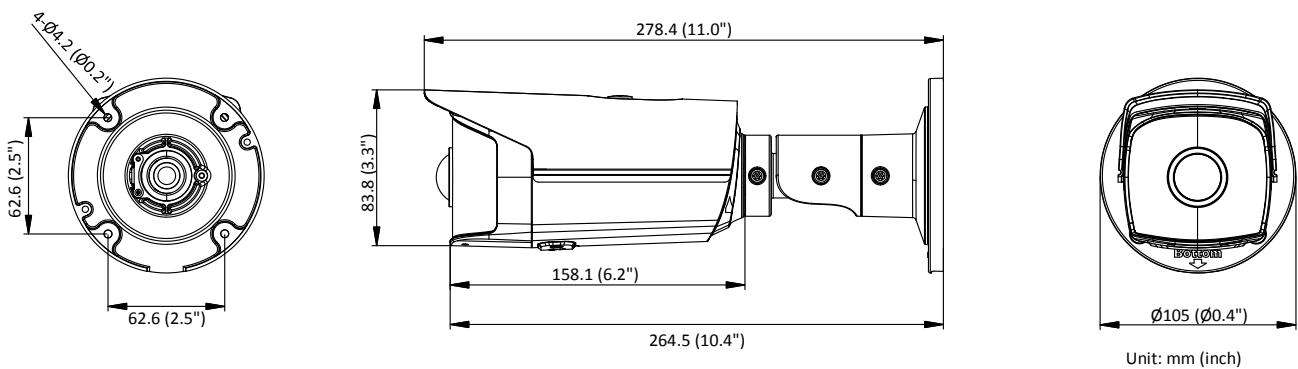

Power Interface	Φ5.5 mm coaxial power plug
Material	Metal
Dimensions	Camera: Φ105 × 278 mm (Φ4.1" × 10.9") With package: 386 × 156 × 155 mm (15.20" × 6.14" × 6.10")
Weight	Camera: 570 g (1.26 lb.) With package: 760 g (1.68 lb.)
Approval	
Class	Class B
Protection	IP67
EMC	FCC (47 CFR Part 15, Subpart B); CE-EMC (EN 55032: 2015, EN 61000-3-2: 2014, EN 61000-3-3: 2013, EN 50130-4: 2011 +A1: 2014); RCM (AS/NZS CISPR 32: 2015); IC (ICES-003: Issue 6, 2016); KC (KN 32: 2015, KN 35: 2015)
Safety	UL (UL 60950-1); CB (IEC 60950-1:2005 + Am 1:2009 + Am 2:2013); CE-LVD (EN 60950-1:2005 + Am 1:2009 + Am 2:2013); BIS (IS 13252(Part 1):2010+A1:2013+A2:2015); LOA (IEC/EN 60950-1)
Environment	CE-RoHS (2011/65/EU); WEEE (2012/19/EU); Reach (Regulation (EC) No 1907/2006)

* Listed resolutions are only selectable options. It does not mean that all streams can work at their maximum resolution at the same time.

Available Model

DS-2CD2T45G0P-I(1.68 mm)

Dimension

Accessory

DS-1275ZJ-SUS
Vertical Pole Mount