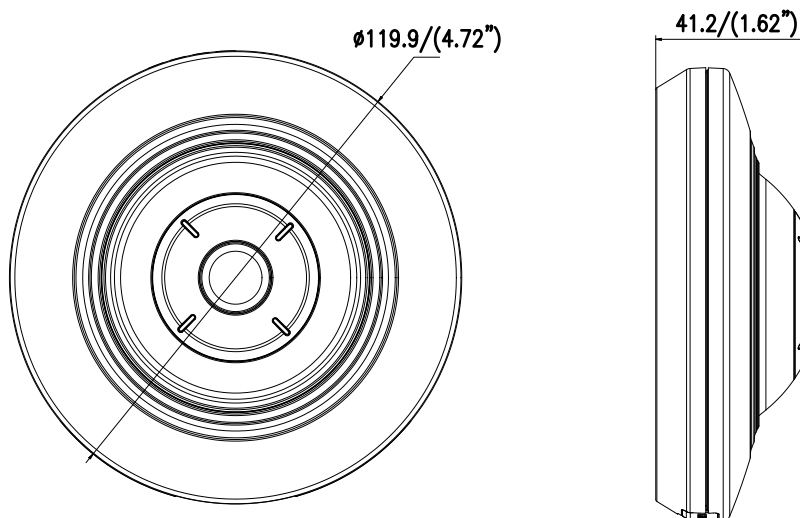

Detection	Motion detection, dynamic analysis, intrusion detection, line crossing detection
Protocols	TCP/IP, ICMP, HTTP, HTTPS, FTP, DHCP, DNS, DDNS, RTP, RTSP, RTCP, PPPoE, NTP, UPnP, SMTP, SNMP, IGMP, 802.1X, QoS, IPv6
Standard	ONVIF (PROFILE S, PROFILE G), ISAPI
General Function	One-key reset, anti-flicker, password protection, privacy mask, IP Address filtering, heartbeat, watermark
Firmware Version	V5.5.52
Interface	
Communication Interface	1 RJ45 10M/100M self-adaptive Ethernet port
Audio (-S)	1 audio input (line in), 1 audio output interface
Alarm (-S)	1 alarm input, 1 alarm output (12 VDC, max. 30 mA)
On-board Storage	Built-in microSD/SDHC/SDXC slot, up to 128 G
General	
Operating Conditions	-10 °C to +50 °C (-14 °F to +122 °F), Humidity 95% or less (non-condensing)
Power Supply	12 VDC, 0.5 A, max. 6 W PoE (802.3af, 36 V to 57 V), 0.2 A to 0.1 A, max. 7.5 W
IR Range	Up to 8 m
Dimensions	Φ 119.9 × 41.2 mm (Φ 4.72" × 1.62")
Weight	600 g (1.32 lbs.)

Available Model

DS-2CD2955FWD-I (1.05 mm), DS-2CD2955FWD-IS (1.05 mm)

Dimension

Unit: mm (inch)

Accessory**DS-1294ZJ**
Wall mount**DS-1281ZJ-DM27**
Inclined ceiling mount**DS-1297ZJ**
Pendant mount
(extendable)**DS-1299ZJ**
Pendant mount