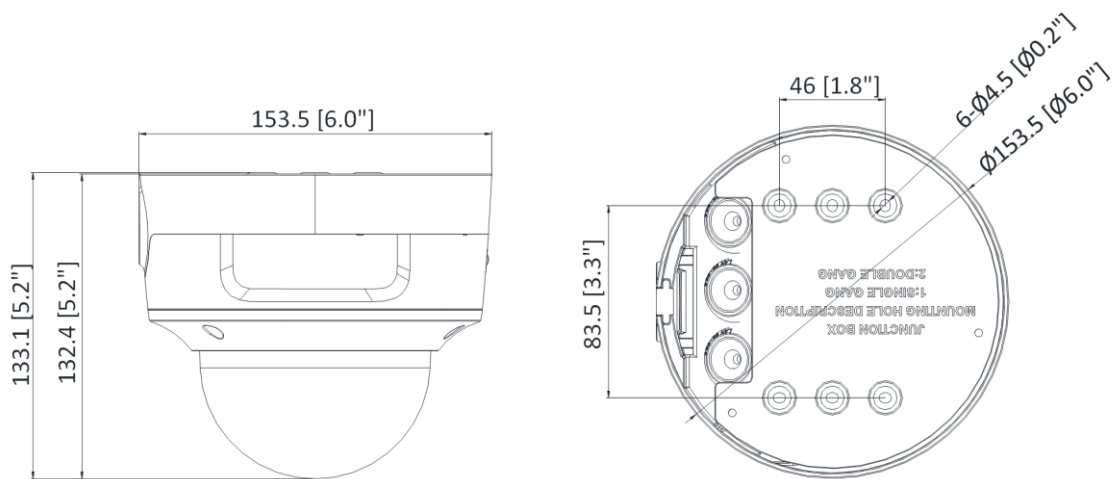

▪ **Dimension**

Unit: mm (inch)

▪ **Accessory**

▪ **Optional**

DS-1476ZJ-SUS Corner Mount	DS-1473ZJ-155 Wall Mount	DS-1227ZJ-DM37 In-ceiling Mount	DS-1471ZJ-155 Pendant Mount	DS-1475ZJ-SUS Vertical Pole Mount
DS-1473ZJ-155B Wall Mount