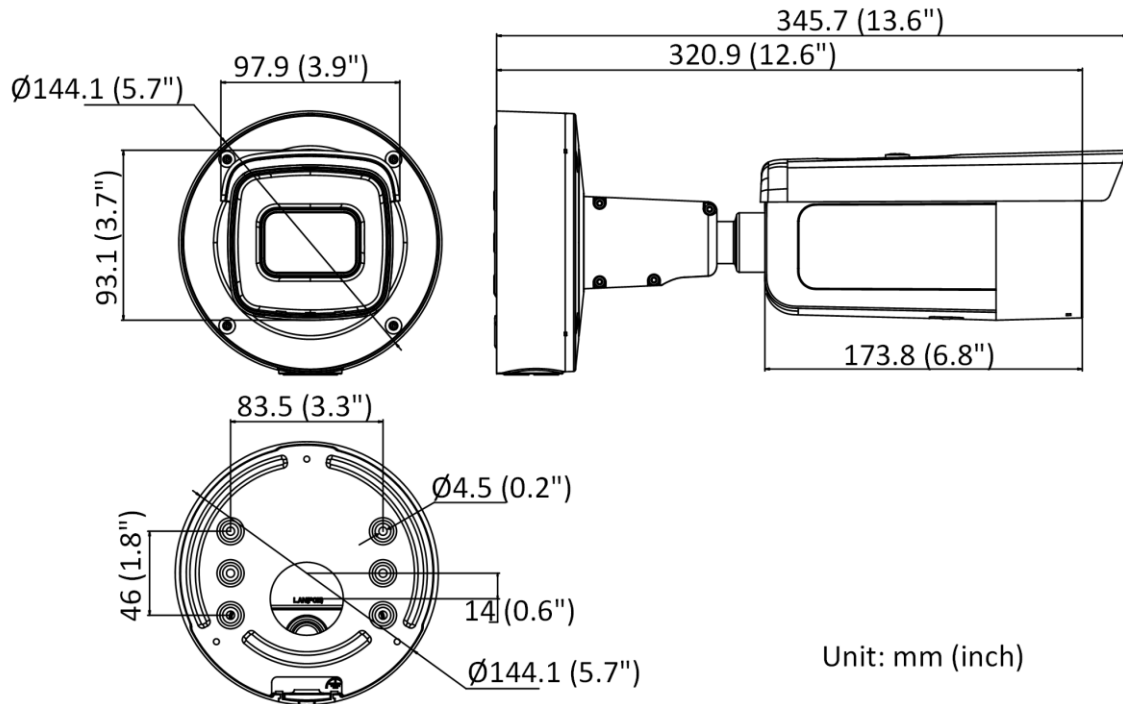

▪ **Available Model**

DS-2CD2666G2-IZS (2.8 to 12 mm)

DS-2CD2666G2-IZS (2.8 to 12 mm) (Black)

▪ **Dimension**

▪ **Accessory**

▪ **Optional**

DS-1275ZJ-S-SUS	DS-1476ZJ-SUS	DS-2251ZJ
Vertical Pole Mount	Corner Mount	Pendant Mount