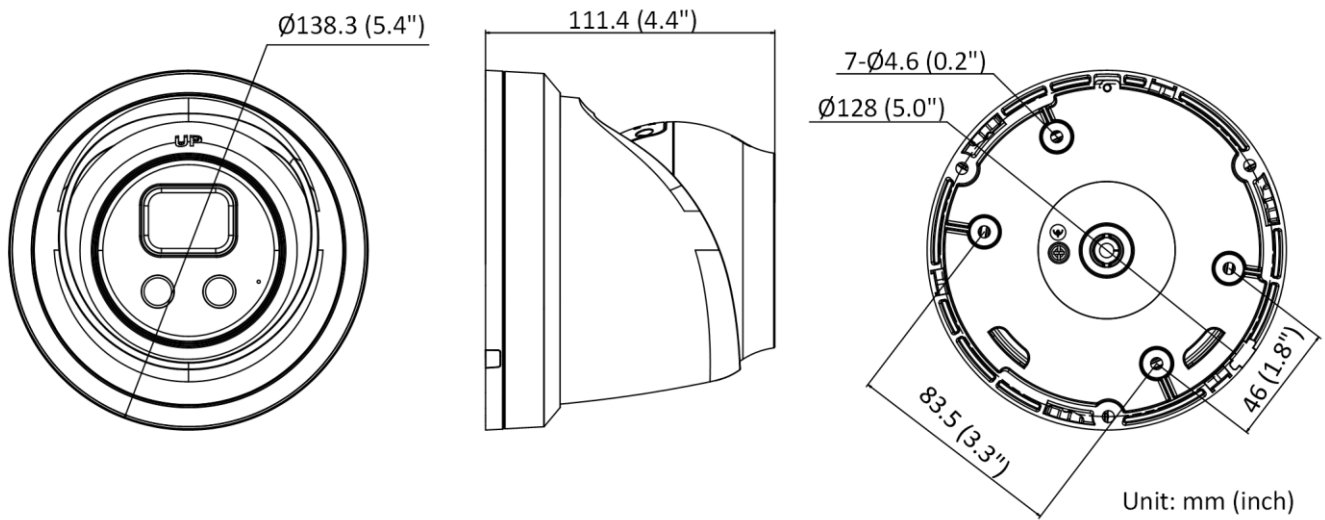

▪ **Dimension**

▪ **Accessory**

▪ **Optional**

DS-1276ZJ-SUS Corner Mount	DS-1275ZJ-SUS Vertical Pole Mount	DS-1271ZJ-140 Pendant Mount	DS-1280ZJ-DM21 Junction Box	DS-1276ZJ-SUS (Black) Vertical Pole Mount
DS-1275ZJ-SUS (Black) Vertical Pole Mount	DS-1273ZJ-140B Wall Mount	DS-1273ZJ-140 Wall Mount	DS-1273ZJ-140 (Black) Wall Mount