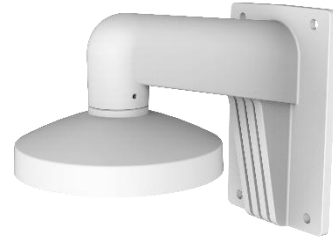

DS-1473ZJ-155

Wall Mount for Dome Camera

Feature

- Aluminum alloy with surface spray treatment
- The cap facilitates the installation
- Waterproof design

Dimension

Available Model

DS-1473ZJ-155

Parameter

Model	DS-1473ZJ-155
Parameters	Wall Mount for Dome Camera
Appearance	Hikvision White
Material	Aluminum Alloy
Dimension	Ø 155 mm × 183.5 mm × 240 mm (6.1" × 7.22" × 9.45")
Weight	650 g (1.4 lb.)

Note

- The mount should be installed on the flat surface.
- The wall must be capable of supporting at least 3 times as much as the total weight of the camera and the mount.
- The mount's maximum load capacity is 3 Kg (6.6 lb.).