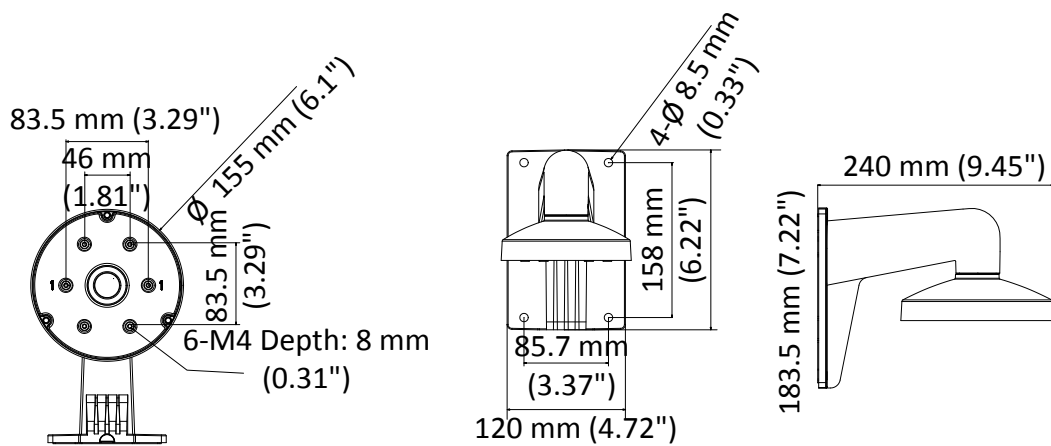

DS-1473ZJ-155

Wall Mount for Dome Camera

Feature

- Aluminum alloy with surface spray treatment
- The cap facilitates the installation
- Waterproof design

Dimension

Available Model

DS-1473ZJ-155

Parameter

Model	DS-1473ZJ-155
Parameters	Wall Mount for Dome Camera
Appearance	Hikvision White
Material	Aluminum Alloy
Dimension	Ø 155 mm × 183.5 mm × 240 mm (6.1" × 7.22" × 9.45")
Weight	650 g (1.4 lb.)

Note

- The mount should be installed on the flat surface.
- The wall must be capable of supporting at least 3 times as much as the total weight of the camera and the mount.
- The mount's maximum load capacity is 3 Kg (6.6 lb.).