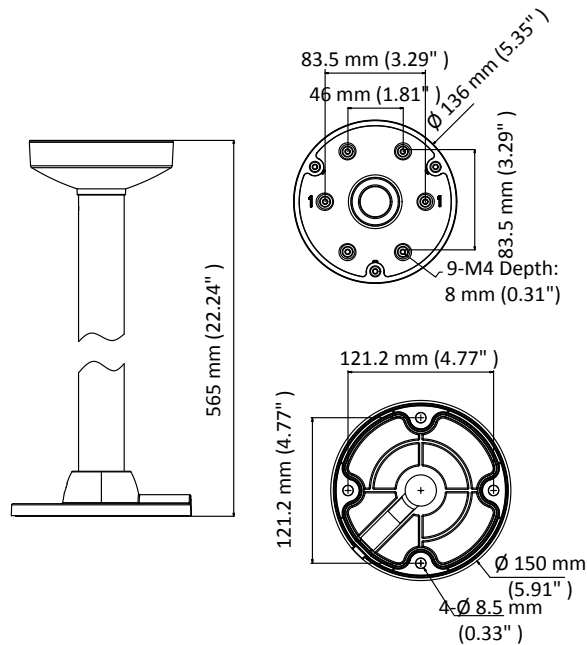

DS-1271ZJ-135

Pendant Mount

Feature

- Aluminum alloy with surface spray treatment
- The cable hole design facilitates the cable routing
- The cap design facilitates the installation

Dimension

Available Model

DS-1271ZJ-135

Parameter

Model	DS-1271ZJ-135
Parameters	Pendant Mount
Appearance	Hikvision White
Material	Aluminum Alloy
Dimension	Ø 136 mm × 565 mm (5.35" × 22.24")
Weight	1350 g (2.98 lb.)

Note

- The mount should be installed on the flat ceiling.
- The waterproof rubber is necessary for the outdoor application.
- The pole must be capable of supporting at least 3 times as much as the total weight of the camera, and the mount.
- The mount's maximum load capacity is 3 kg (6.6 lb.).