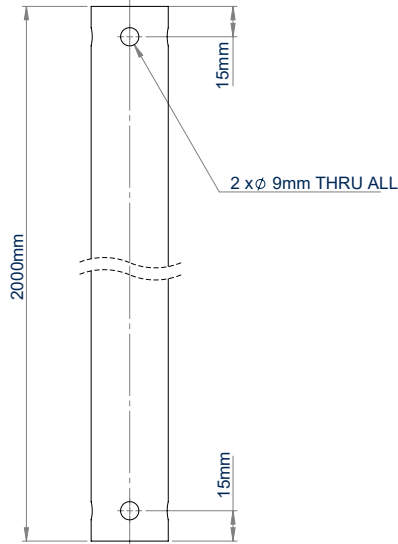

SIDE VIEW

PACKING INFORMATION

COLOUR:	ORDER REF:	EAN CODE:	MASTER CARTON QTY:	INNER CARTON QTY:	MASTER CARTON WEIGHT:	MASTER CARTON CUBE:
White	BT5935-100/W	5019318304071	1	N/A	1.4kg	0.003cbm
White	BT5935-200/W	5019318304088	1	N/A	3kg	0.005cbm
White	BT5935-300/W	5019318306815	1	N/A	4.5kg	0.008cbm

RELATED PRODUCTS

SS-V2-BT5935-W-150222-EN