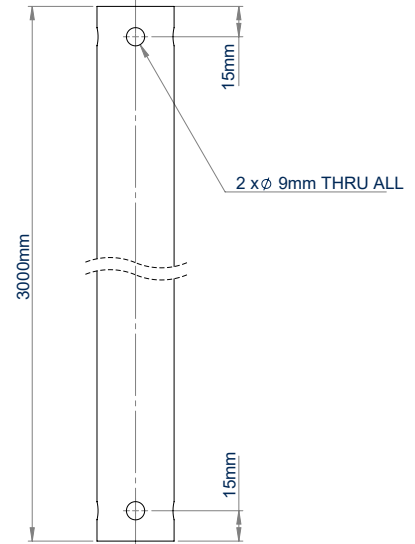

SIDE VIEW

PACKING INFORMATION

COLOUR:	ORDER REF:	EAN CODE:	MASTER CARTON QTY:	INNER CARTON QTY:	MASTER CARTON WEIGHT:	MASTER CARTON CUBE:
White	BT5935-100/W	5019318304071	1	N/A	1.4kg	0.003cbm
White	BT5935-200/W	5019318304088	1	N/A	3kg	0.005cbm
White	BT5935-300/W	5019318306815	1	N/A	4.5kg	0.008cbm