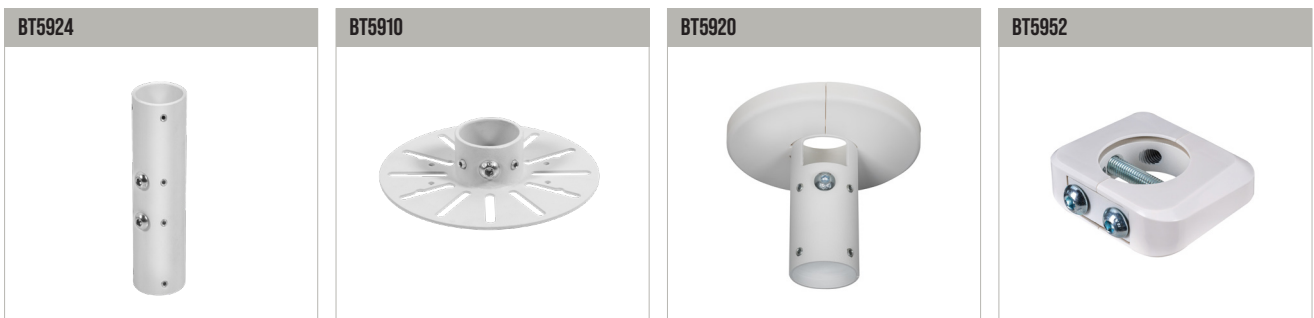

RELATED PRODUCTS

BT5924
External Pole Joiner
for Ø38mm Poles

BT5910
Dome Security Camera Mount
Carousel mount for small / medium dome
CCTV cameras

BT5920
Fixed Ceiling Mount
Mounts BT5935 Ø38mm poles from
the ceiling

BT5952
Ø38mm Accessory Collar
attach a variety of different mounts &
accessories from BT5935 System V poles

SS-V2-BT5935-W-150222-EN