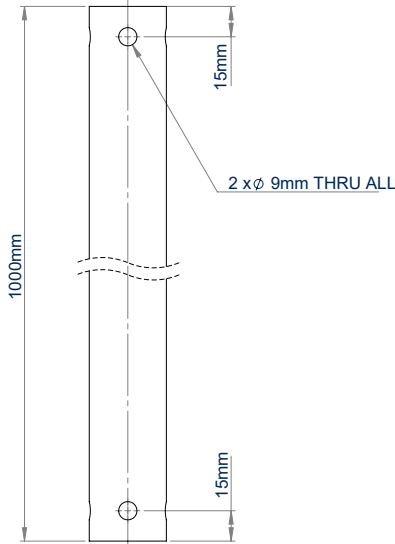

SIDE VIEW

PACKING INFORMATION

COLOUR:	ORDER REF:	EAN CODE:	MASTER CARTON QTY:	INNER CARTON QTY:	MASTER CARTON WEIGHT:	MASTER CARTON CUBE:
White	BT5935-100/W	5019318304071	1	N/A	1.4kg	0.003cbm
White	BT5935-200/W	5019318304088	1	N/A	3kg	0.005cbm
White	BT5935-300/W	5019318306815	1	N/A	4.5kg	0.008cbm

RELATED PRODUCTS

SS-V2-BT5935-W-150222-EN