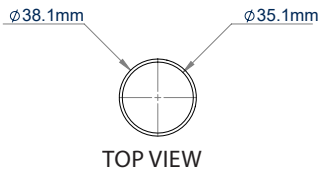

PACKING INFORMATION

COLOUR:	ORDER REF:	EAN CODE:	MASTER CARTON QTY:	INNER CARTON QTY:	MASTER CARTON WEIGHT:	MASTER CARTON CUBE:
White	BT5935-100/W	5019318304071	1	N/A	1.4kg	0.003cbm
White	BT5935-200/W	5019318304088	1	N/A	3kg	0.005cbm
White	BT5935-300/W	5019318306815	1	N/A	4.5kg	0.008cbm

RELATED PRODUCTS

SS-V2-BT5935-W-150222-EN