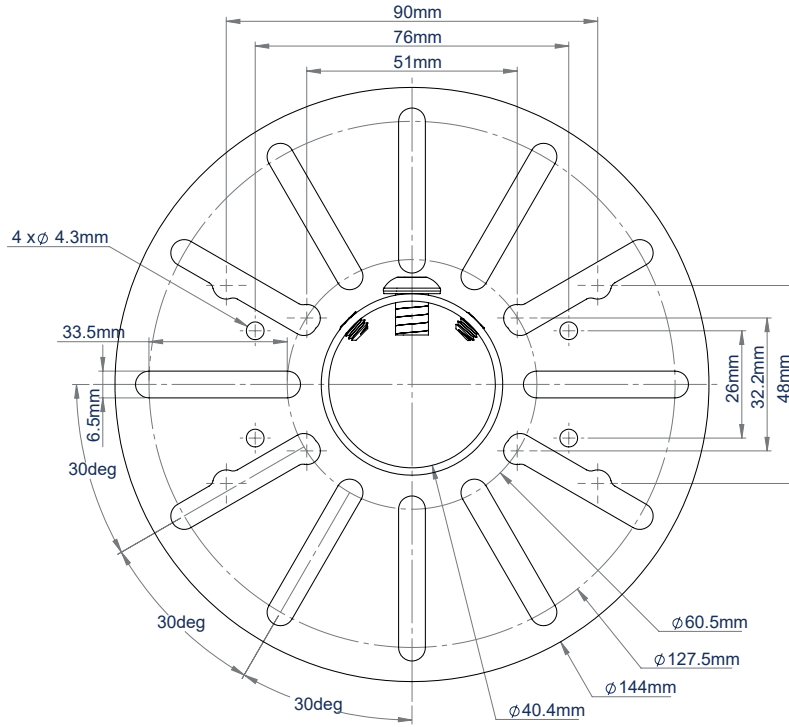

TOP VIEW

PACKING INFORMATION

COLOUR:	ORDER REF:	EAN CODE:	MASTER CARTON QTY:	INNER CARTON QTY:	MASTER CARTON WEIGHT:	MASTER CARTON CUBE:
White	BT5910/W	5019318304033	10	N/A	4.2kg	0.014cbm

RELATED PRODUCTS

BT5935	BT5920	BT5911	BT5960-FD100

38mm diameter poles
Available in 1 metre or 2 metre lengths

Fixed Ceiling Mount
Mounts BT5935 ø38mm poles to the ceiling

Dome Security Camera Mount
Carousel mount for large dome cameras

CCTV Ceiling Mount for Dome Surveillance Cameras
Off-the-shelf kit

SS-V1-BT5910-W-230321-EN