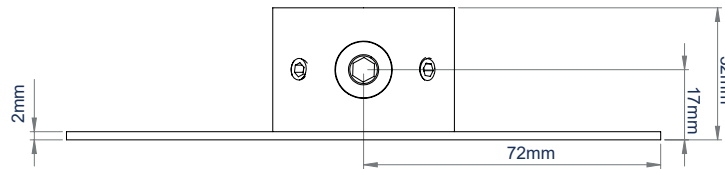

SIDE VIEW

PACKING INFORMATION

COLOUR:	ORDER REF:	EAN CODE:	MASTER CARTON QTY:	INNER CARTON QTY:	MASTER CARTON WEIGHT:	MASTER CARTON CUBE:
White	BT5910/W	5019318304033	10	N/A	4.2kg	0.014cbm

RELATED PRODUCTS

BT5935	BT5920	BT5911	BT5960-FD100

38mm diameter poles
Available in 1 metre or 2 metre lengths

Fixed Ceiling Mount
Mounts BT5935 ø38mm poles to the ceiling

Dome Security Camera Mount
Carousel mount for large dome cameras

CCTV Ceiling Mount for Dome Surveillance Cameras
Off-the-shelf kit

SS-V1-BT5910-W-230321-EN