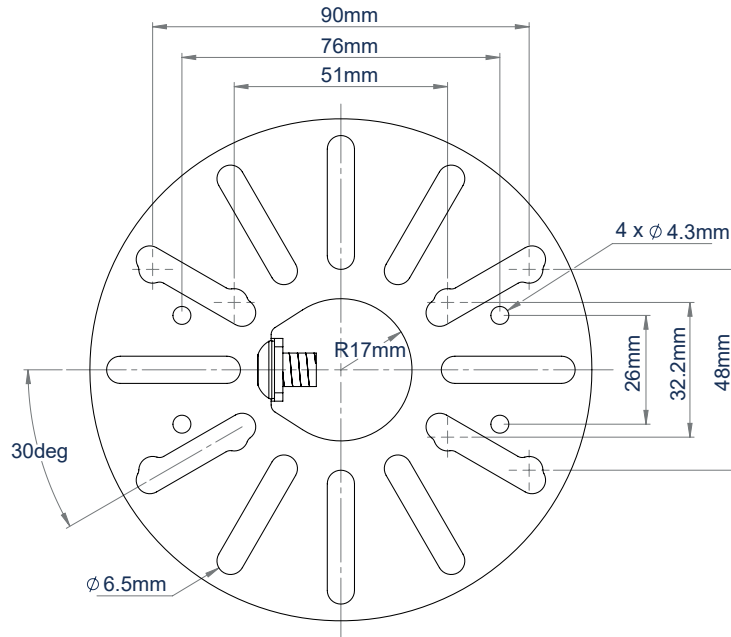

TOP VIEW

PACKING INFORMATION

COLOUR:	ORDER REF:	EAN CODE:	MASTER CARTON QTY:	MASTER CARTON WEIGHT:	MASTER CARTON CUBE:
White	BT5909/W	5019318305948	16	4.8kg	0.012cbm

RELATED PRODUCTS

BT5935	BT5920	BT5910	BT5960-FD100

38mm Diameter Poles
Available in 1 metre or 2 metre lengths

Fixed Ceiling Mount
Mounts BT5935 ø38mm poles to the ceiling

Dome Security Camera Mount
Carousel mount for small to medium dome cameras

CCTV Ceiling Mount for Dome Surveillance Cameras
Off-the-shelf kit