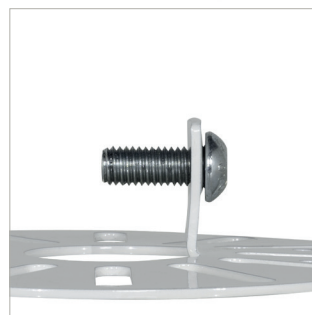

IDEAL FOR
CCTV
INSTALLS

BT5909

DOME SECURITY CAMERA MOUNT

FOR Ø38MM POLES

The BT5909 is a CCTV dome camera mount from B-Tech's System V Range; a collection of components designed for the installation of CCTV and other ceiling mounted equipment. Designed for use with BT5935 ø38mm poles, the mount can support small sized dome camera up to 5kg and when used with other parts from the System V Range, allows professionals to customise their ceiling mounted security solutions to their specific requirement.

SPECIFICATION

Maximum load	5kg
Camera fixings dimensions	51mm - 90mm
Camera plate diameter	120mm
Colour	White

FEATURES

- Mount a small sized dome camera to the end of a BT5935 ø38mm pole
- Carousel suitable for cameras with fixings from 51mm to 90mm apart
- Safety bolt ensures pole and camera mount are securely joined
- Integrated cable management allows cables to pass through the centre of the mount
- Create a variety of ceiling mounted CCTV installs using System V's range of components

Attaches directly to **BT5935** ø38mm poles

Multiple mounting points for small domed CCTV security cameras

Safety bolt ensures pole and camera mount are securely joined

Complete off-the-shelf kits also available (image shows BT5960-FD100)

38mm Diameter Poles
Available in 1 metre or 2 metre lengths

Fixed Ceiling Mount
Mounts BT5935 ø38mm poles to the ceiling

Dome Security Camera Mount
Carousel mount for small to medium dome cameras

CCTV Ceiling Mount for Dome Surveillance Cameras
Off-the-shelf kit