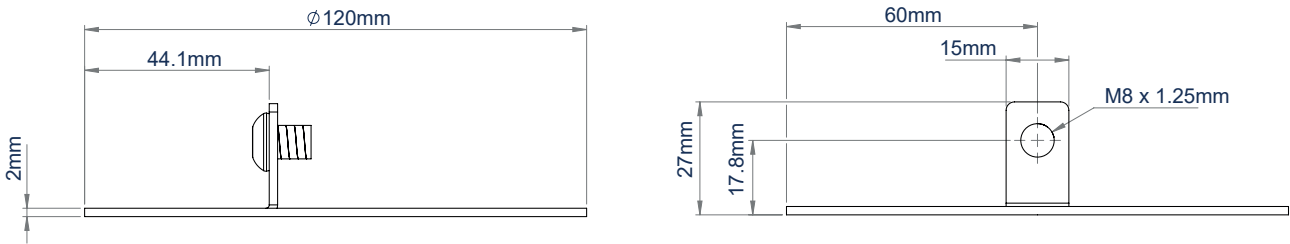

SIDE VIEW

PACKING INFORMATION

COLOUR:	ORDER REF:	EAN CODE:	MASTER CARTON QTY:	MASTER CARTON WEIGHT:	MASTER CARTON CUBE:
White	BT5909/W	5019318305948	16	4.8kg	0.012cbm

RELATED PRODUCTS

BT5935	BT5920	BT5910	BT5960-FD100

38mm Diameter Poles
Available in 1 metre or 2 metre lengths

Fixed Ceiling Mount
Mounts BT5935 ø38mm poles to the ceiling

Dome Security Camera Mount
Carousel mount for small to medium dome cameras

CCTV Ceiling Mount for Dome Surveillance Cameras
Off-the-shelf kit