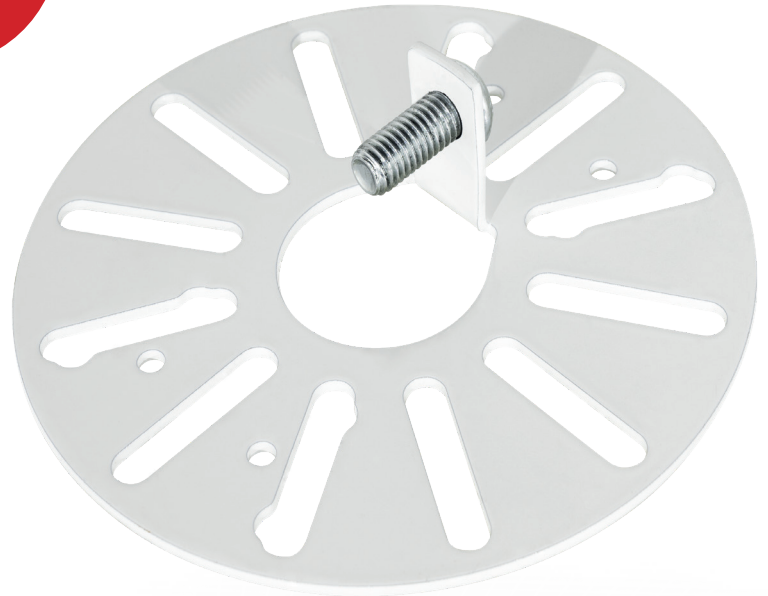

IDEAL FOR
CCTV
INSTALLS

BT5909

DOME SECURITY CAMERA MOUNT

FOR Ø38MM POLES

The BT5909 is a CCTV dome camera mount from B-Tech's System V Range; a collection of components designed for the installation of CCTV and other ceiling mounted equipment. Designed for use with BT5935 ø38mm poles, the mount can support small sized dome camera up to 5kg and when used with other parts from the System V Range, allows professionals to customise their ceiling mounted security solutions to their specific requirement.

SPECIFICATION

Maximum load	5kg
Camera fixings dimensions	51mm - 90mm
Camera plate diameter	120mm
Colour	White

FEATURES

- Mount a small sized dome camera to the end of a BT5935 ø38mm pole
- Carousel suitable for cameras with fixings from 51mm to 90mm apart
- Safety bolt ensures pole and camera mount are securely joined
- Integrated cable management allows cables to pass through the centre of the mount
- Create a variety of ceiling mounted CCTV installs using System V's range of components

Attaches directly to **BT5935** ø38mm poles

Multiple mounting points for small domed CCTV security cameras

Safety bolt ensures pole and camera mount are securely joined

Complete off-the-shelf kits also available (image shows BT5960-FD100)

38mm Diameter Poles
Available in 1 metre or 2 metre lengths

Fixed Ceiling Mount
Mounts BT5935 ø38mm poles to the ceiling

Dome Security Camera Mount
Carousel mount for small to medium dome cameras

CCTV Ceiling Mount for Dome Surveillance Cameras
Off-the-shelf kit